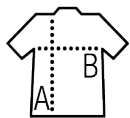

Quality

JERSEY 190
100% semi-combed ringspun cotton
Taped neck
Elastane ribbed collar

Style

Round neck
Long sleeves
Cut and sewn

Available sizes

Sizes	4 years	6 years	8 years	10 years	12 years
cm	96/104cm	106/116cm	118/128cm	130/140cm	142/152cm
A/B	40/31	44/33	48/35	53/38	59/42

Available colours

White Red Royal blue Deep black French navy Grey melange

Packaging

 Carton size : 39 x 26 x 25 cm

 Weight per carton : 0.00 kg

Related products

SOL'S IMPERIAL LSL MEN
02074