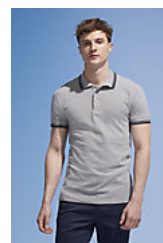

Related products

SOL'S PASADENA MEN
00577